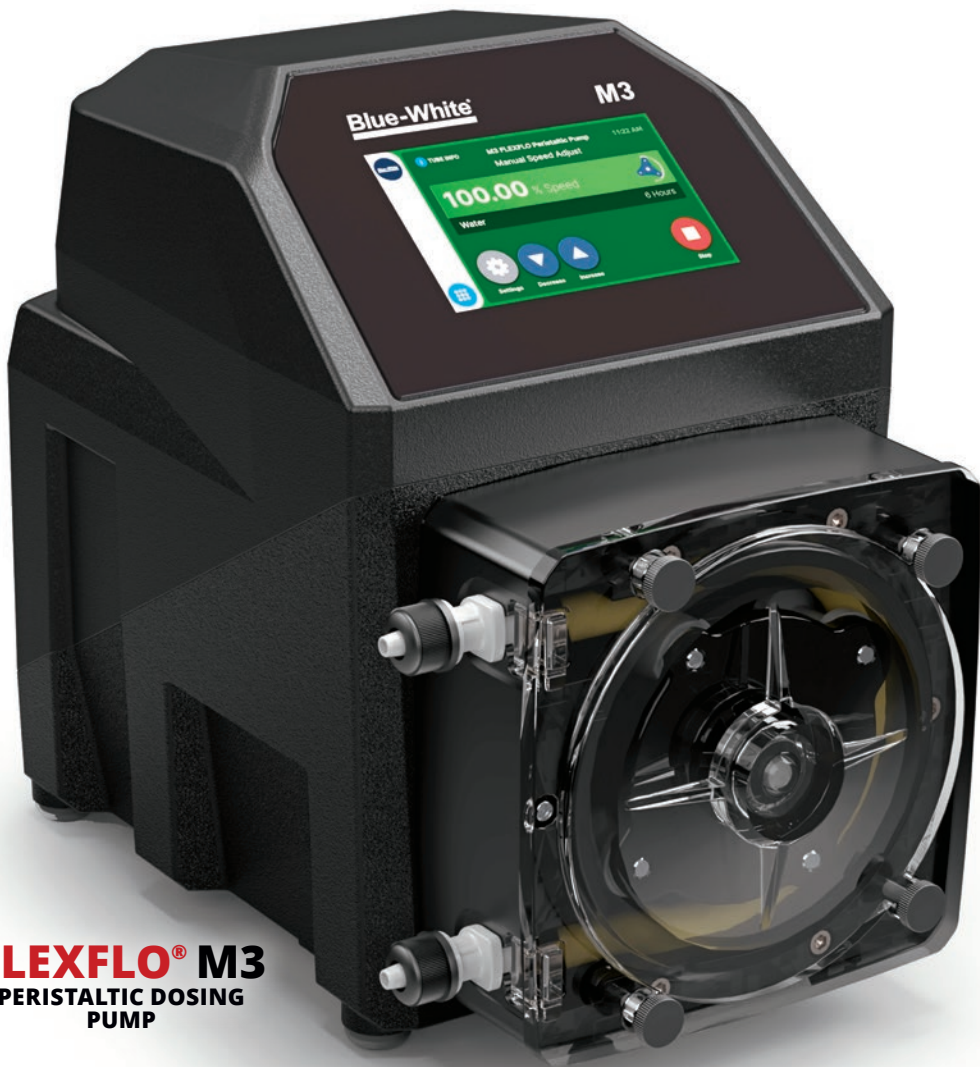

Blue-White[®]

The Future of Chemical Feed is Here Now.

FLEXFLO[®] M3
PERISTALTIC DOSING
PUMP

See it WEFTEC BOOTH 3442

Fluid Metering Solutions Made Simple

www.blue-white.com

Blue-White[®]

**The One Pump Solution for
Precise Chemical Feed.**

FLEXFLO[®] M1

**PERISTALTIC METERING PUMP. SMOOTH, SIMPLE AND
DEPENDABLE CHEMICAL DOSING.**

Fluid Metering Solutions Made Simple

www.blue-white.com

Blue-White[®]

**Meet the Diaphragm Pump that
Won't Vapor Lock & Won't Lose Prime.**

CHEM-FEED[®] MD1

THE MULTI-DIAPHRAGM SOLUTION FOR PRECISE CHEMICAL FEED.

Fluid Metering Solutions Made Simple

www.blue-white.com

Blue-White[®]

**Meticulously Engineered for
Excellent Service, Quick Install
and Easy Operation.**

CHEM-FEED[®]
CFPS TRIPLEX SKID SYSTEM
FULLY ASSEMBLED.

Fluid Metering Solutions Made Simple

www.blue-white.com