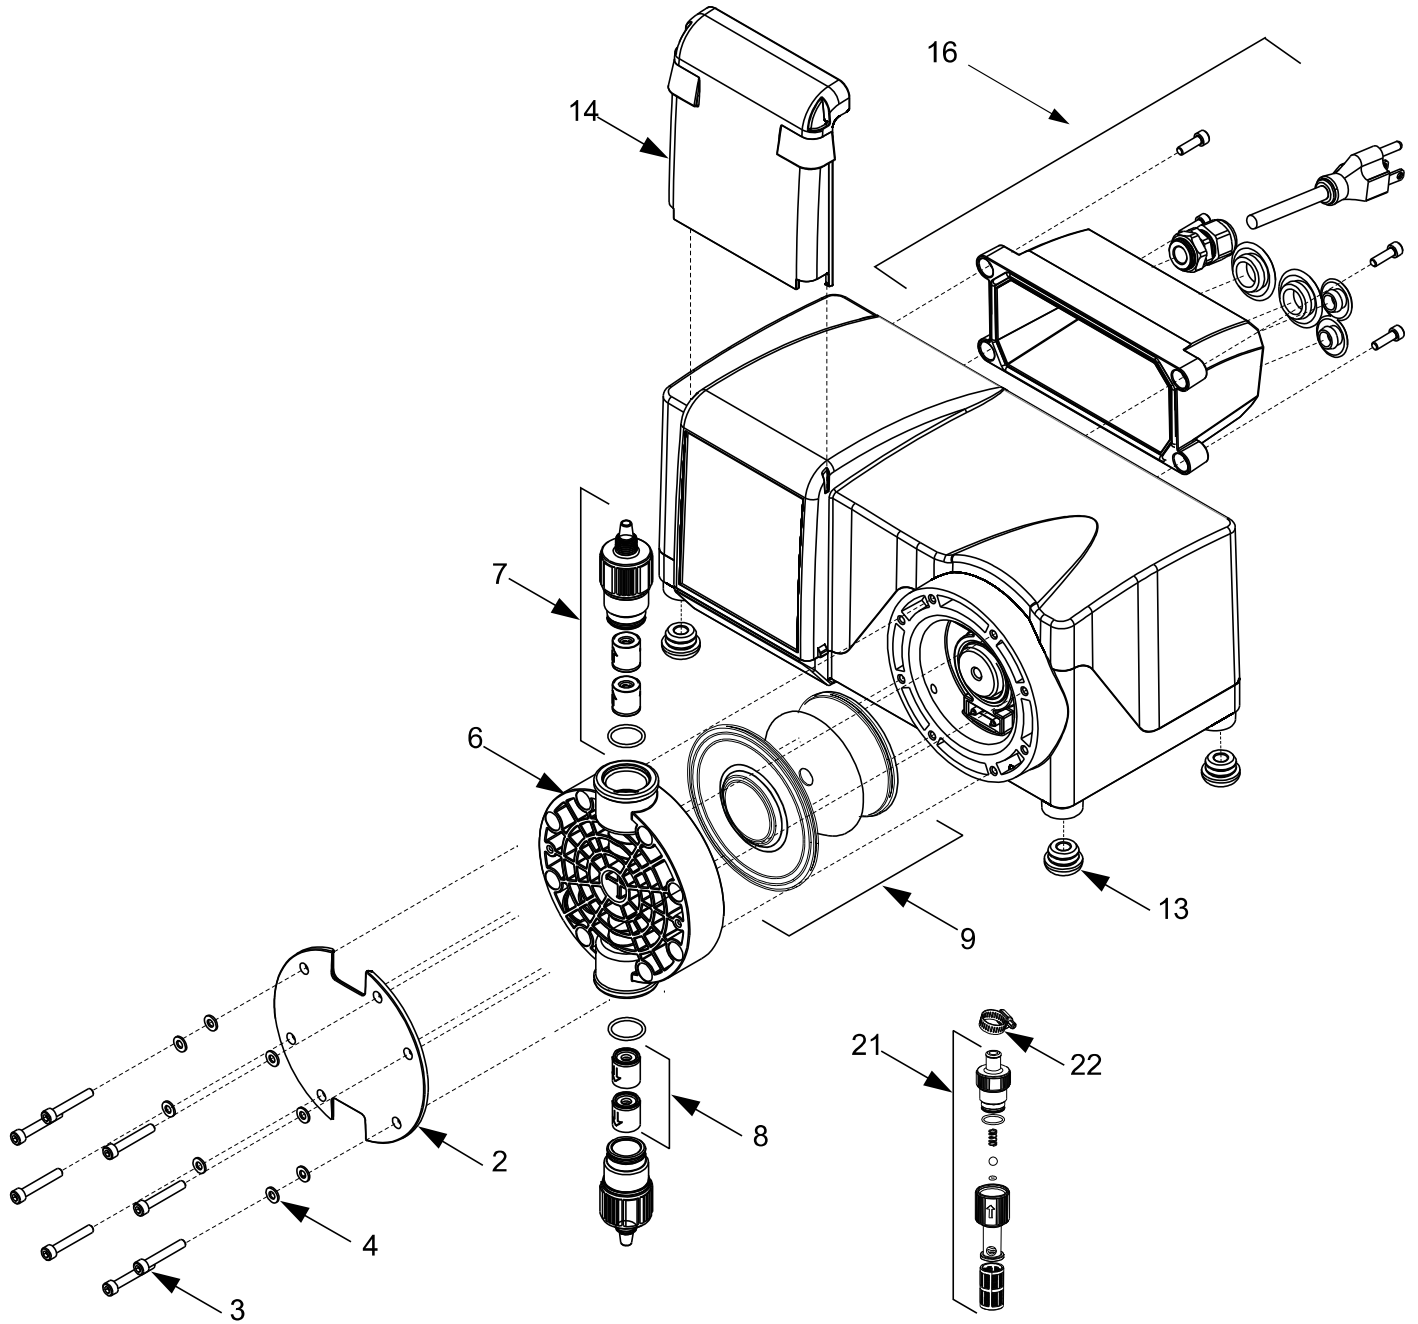

17.0 Replacement Parts List

17.1 C3 Exploded View

17.2 C3 Replacement Parts

ITEM	PART NO.	DESCRIPTION	QTY REQ.
2	70004-540	COVER P/H, CM-3, SS	1
3	90011-149	SCREW 10X32 X 1.25	8
4	90011-094	WASHER #10 P/H SS	8
6	90002-258	P/HEAD LG C3 PVDF	1
7	70001-349	VALVE .5 M/NPT AFLAS	2
	70001-350	VALVE .5 M/NPT EP	
	70001-351	VALVE .5 F/NPT AFLAS	
	70001-352	VALVE .5 F/NPT EP	
	70001-347	VALVE .5 T-BARB AFLAS	
	70001-348	VALVE .5 T-BARB EP	
8	20000-194	KIT 4 EA. VALVE AFLAS	1
	20000-195	KIT 4 EA. VALVE EP	
9	72000-295	DIAPHRAGM KIT	1
	72000-604	DIAPHRAGM KIT FLEX-A-PRENE	1
13	90003-561	BUMPER FEET	4
14	90002-326	UV LCD CVR PLYCRB	1
16	71010-027	J-BOX KIT W/ 115V	1
	71010-029	J-BOX KIT W/ 220V	1
	71010-028	J-BOX KIT W/ 230V	1
	71010-030	J-BOX KIT W/ 240V	1
21	71000-575	FOOTVALVE .5 BARB VIT/AF	1
	71000-447	FTVALVE .5 BRB VT/AF NO SP	
	71000-325	FOOTVALVE .5 BRB EP NO SP	
22	90008-043	CLAMP SS .5"	1