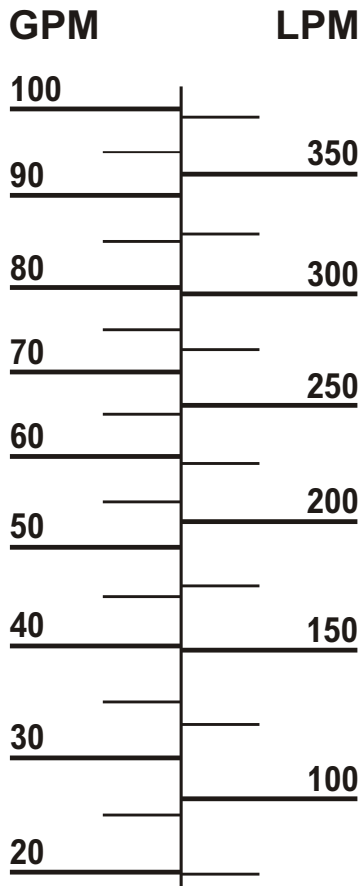

**Blue-White<sup>®</sup>**  
**Industries, Ltd.**

**F-430**

**Read Float at Top**

**Liquid - Sp. Gr. 1.0**

**Calibrated with Water**

Made in USA

Model # F-43100L