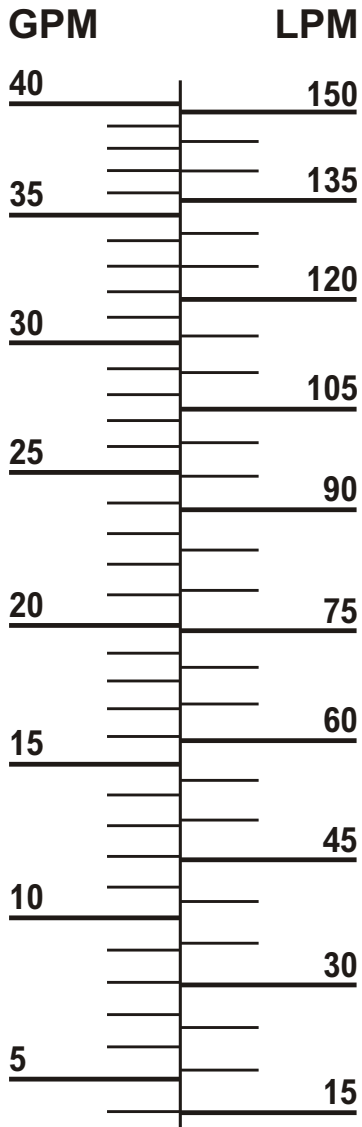

Blue-White[®]
Industries, Ltd.

F-430

Read Float at Top

Liquid - Sp. Gr. 1.0

Calibrated with Water

Made in USA

Model # F-43040L