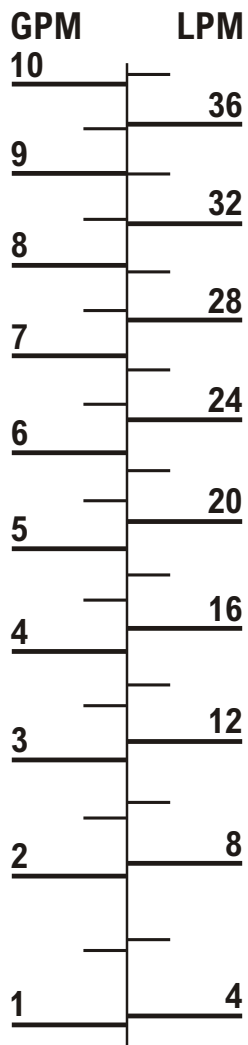

**Blue-White**  
Industries, Ltd.

**FA-410**

Read Float at Top

Liquid - Sp. Gr. 1.0  
Calibrated with Water  
Made in USA  
Model # FA-40750LN