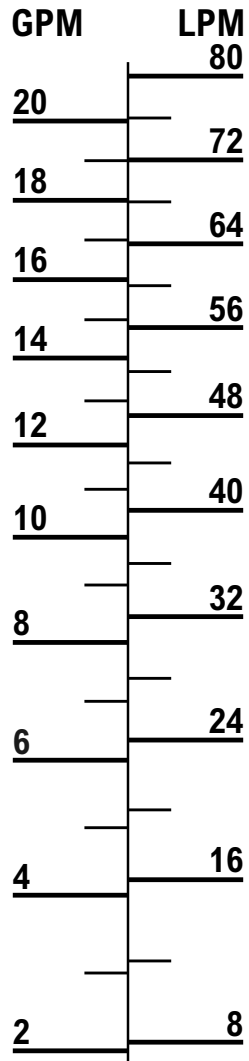

**Blue-White**  
Industries, Ltd.

**F-410**

Read Float at Top

Liquid - Sp. Gr. 1.0  
Calibrated with Water  
Made in USA

Model # F-41000L  
[www.Blue-White.com](http://www.Blue-White.com)