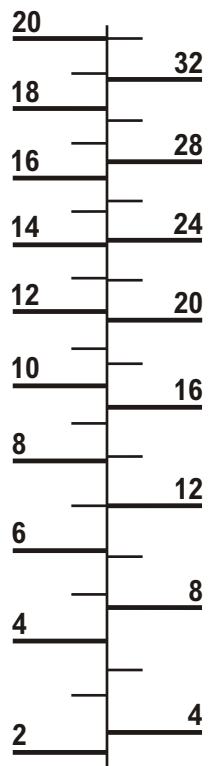

Blue-White[®]
Industries, Ltd.

F-400

SCFM M³/HR

Read Float at Top

**Calibrated @ std.
conditions
(70°F @ 14.7 PSia)**