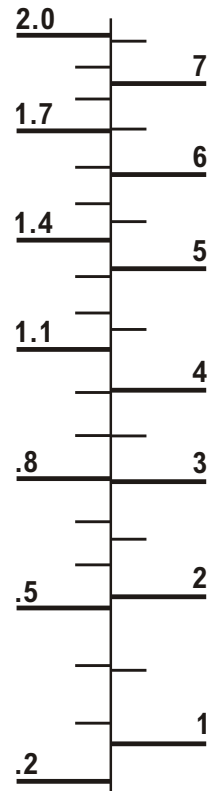

**Blue-White<sup>®</sup>**  
**Industries, Ltd.**

**F-400**

**GPM LPM**

**Read Float at  
Largest Diameter**

**Liquid - Sp. Gr. 1.0  
Calibrated with Water  
Made in USA**